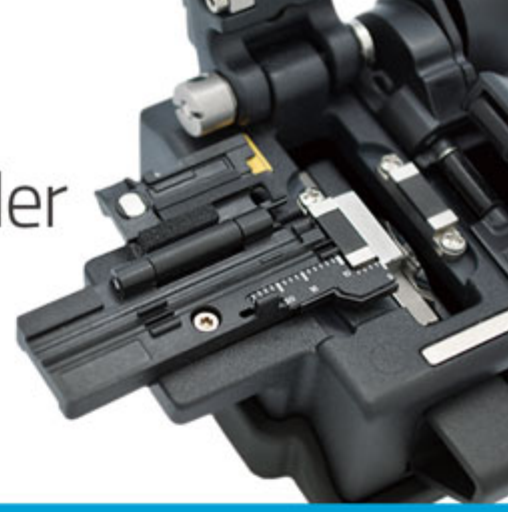

01 Performance

02 Universal Holder

250 μ m
900 μ m
2~3 \varnothing
Indoor

03 The Most Precise Mini Cleaver

04 Blade Life-Span

$\leq 0.5^\circ$: 50,000

05 Robust & Shock Resistant

06 Chip Collector (50GB)

Specifications

Type	Single Fiber
Applicable Fiber	250 μ m, 900 μ m, Φ 2mm, Φ 3mm, Drop Cable
Clad Diameter	80~125 μ m
Length	8~20mm(single fiber)
Cleaving Angle	$\leq 0.5^\circ$
Lifespan of Blade	50,000 times
Operation Step	2 steps / Auto Pushback Slider Block
Holder	Universal Holder
Collector	Auto Collector (50GB)